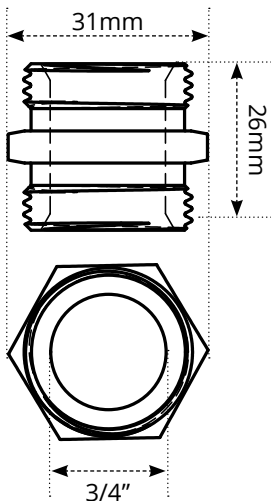

# 3/4" - 3/4" Eurocone Adaptor

## Overview

Made from nickel plated brass, this 3/4" to 3/4" Eurocone adaptor can be used in combination with standard Eurocone pipe connectors of the required diameter to repair damaged pipework, connecting two pieces of pipe together.

## Dimensions