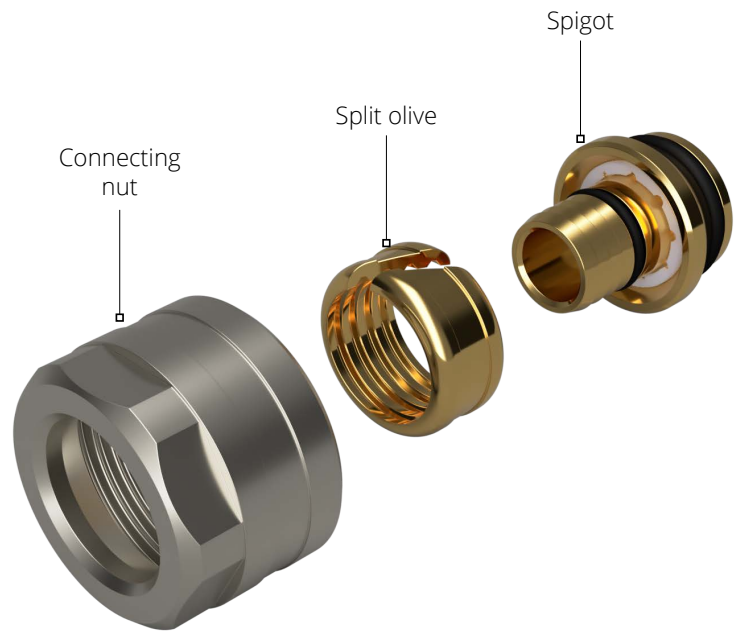

16 mm Pipe connector

WHS-P-CONNECT

Overview

This 3/4" Eurocone connector is designed to connect 16mm x 2mm pipes to Warmup's S3-Manifold.

It comes equipped with two O-rings and a split olive, which work together to create an airtight seal and ensure reliable performance.

Warmup - TS - 16x2mm eurocone - V1.0 - 2023-04-26_EN

Warmup