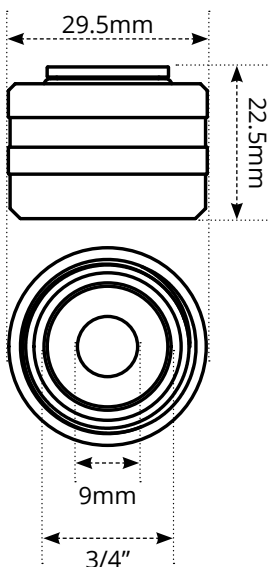

Dimensions

Contact

Warmup plc

www.warmup.co.uk T: 0345 345 2288
uk@warmup.com F: 0345 345 2299

Warmup plc ■ 704 Tudor Estate ■ Abbey Road ■ London ■ NW10 7UW ■ UK

Warmup GmbH ■ Ottostraße 3 ■ 27793 Wildeshausen ■ DE

Warmup - TS - 16x2mm eurocone - V1.0 - 2023-04-26_EN

Warmup